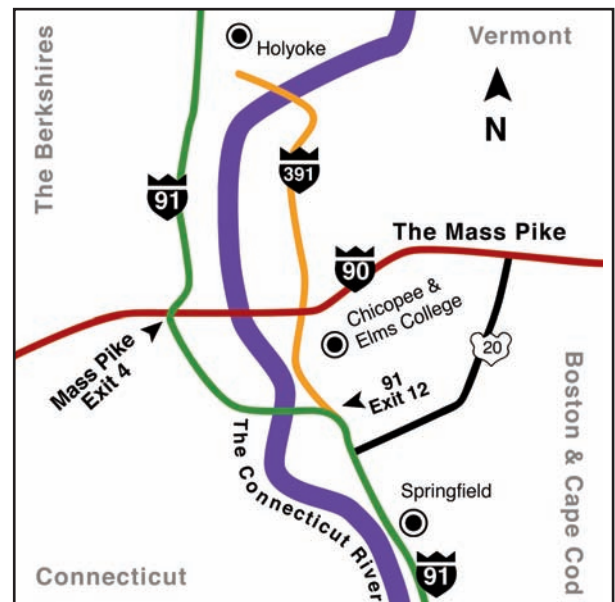

**FROM MASSACHUSETTS TURNPIKE,
EAST OR WEST**

Massachusetts Turnpike to Exit 4, West Springfield.

Take Route 91 South to Exit 12.

Take Route 391 North towards Chicopee.

Take Exit 2 (the first exit after leaving Route 91)
on to Center Street, Route 116 North.

At the end of the exit ramp, turn right.

Go through the traffic light, and take your first
right onto to South Street.

Proceed up the hill to the next traffic light and
take a right onto Springfield Street.

The College will be on your left.

FROM ROUTE 91 SOUTH

Route 91 South to exit 12

Take Route 391 North towards Chicopee.

Follow as above.

FROM ROUTE 91 NORTH

Route 91 North to Exit 12

Take Route 391 North towards Chicopee.

Follow as above.

1. Mary Dooley College Center

2. Alumnae Library

3. Berchmans Hall

4. Maguire Center for Health, Fitness, and Athletics

5. Devine Hall

6. College Chapel

7. Rose William Dormitory